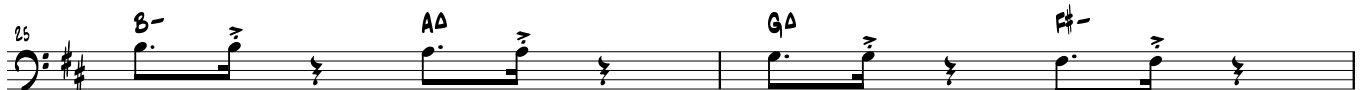

BASS ONLY

D

THEME IN

DRS IN 7/8 FEEL

1ST SOLO

E ORIAN

DRS 7/8 FEEL

X TIME REPEAT